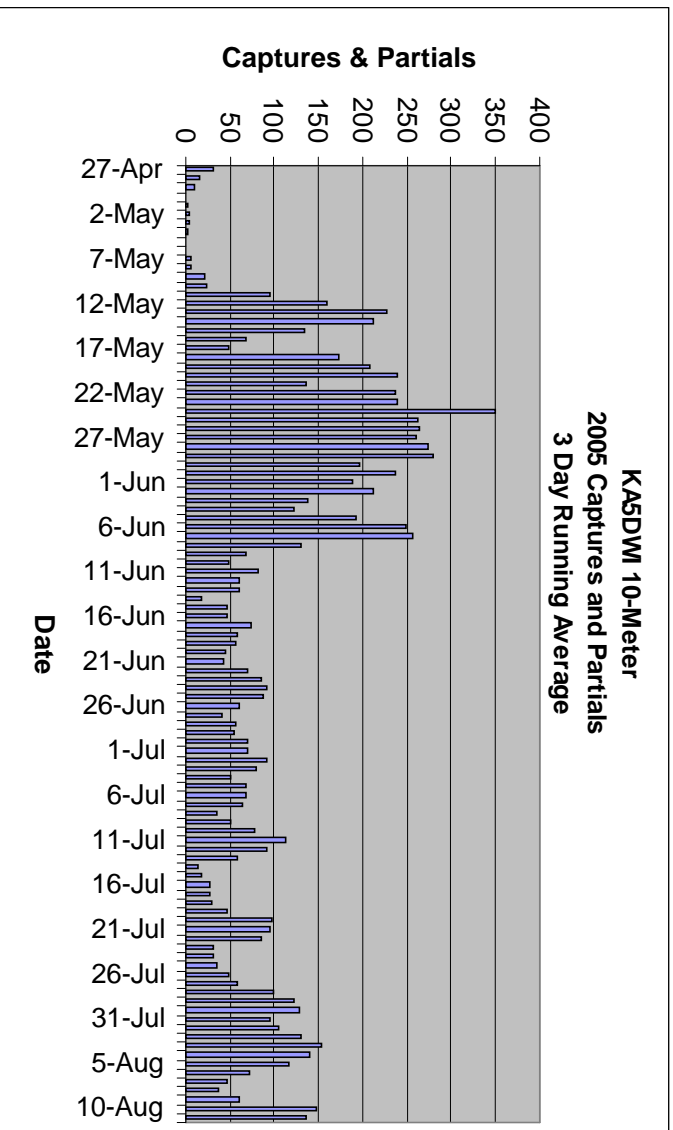

### Daily Captures and Partials – KA5DWI

### Running 3-Day Average

Running 6-Day Average

Total Captures by Hour UTC

## Captures Per Hour

My Antennas were pointed East most of the time.

The Winners are.....

<b>Call</b>	<b>Total</b>
AD4RX	1491
N4LR	1275
N4PSN	1245
K4EPS	1154
WD4RBX	952
W3GYK	620
W4JKL	596
N7YG	562
N8QLT	522
AB0TJ	514
WB8SKP	322
K4RKM	236
KF6XA	192
NK8Q	153
W2EV	153
WN3C	151
KC9ECI	90
NH7C	61
W3NRG	43
KC4TXC	27
WD4KPD	25
N5XYO	22
KG4BNP	16
W3BNY	11
WB2JEP	9
N1NAF	7
W0NKA	4
K5GM	2
N1EO	1
W8TAH	1
W8OTH	1