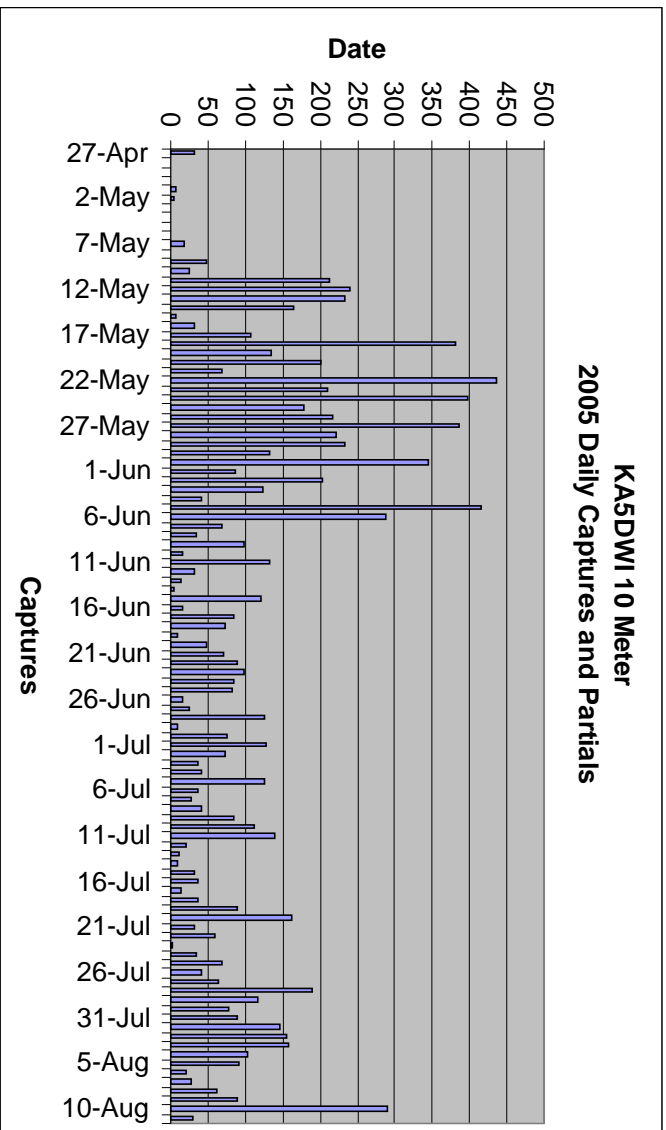

### Daily Captures and Partials – KA5DWI

### Running 3-Day Average

Running 6-Day Average

Total Captures by Hour UTC

## Captures Per Hour

My Antennas were pointed East most of the time.

The Winners are.....

<b>Call</b>	<b>Total</b>
AD4RX	1491
N4LR	1275
N4PSN	1245
K4EPS	1154
WD4RBX	952
W3GYK	620
W4JKL	596
N7YG	562
N8QLT	522
AB0TJ	514
WB8SKP	322
K4RKM	236
KF6XA	192
NK8Q	153
W2EV	153
WN3C	151
KC9ECI	90
NH7C	61
W3NRG	43
KC4TXC	27
WD4KPD	25
N5XYO	22
KG4BNP	16
W3BNY	11
WB2JEP	9
N1NAF	7
W0NKA	4
K5GM	2
N1EO	1
W8TAH	1
W8OTH	1