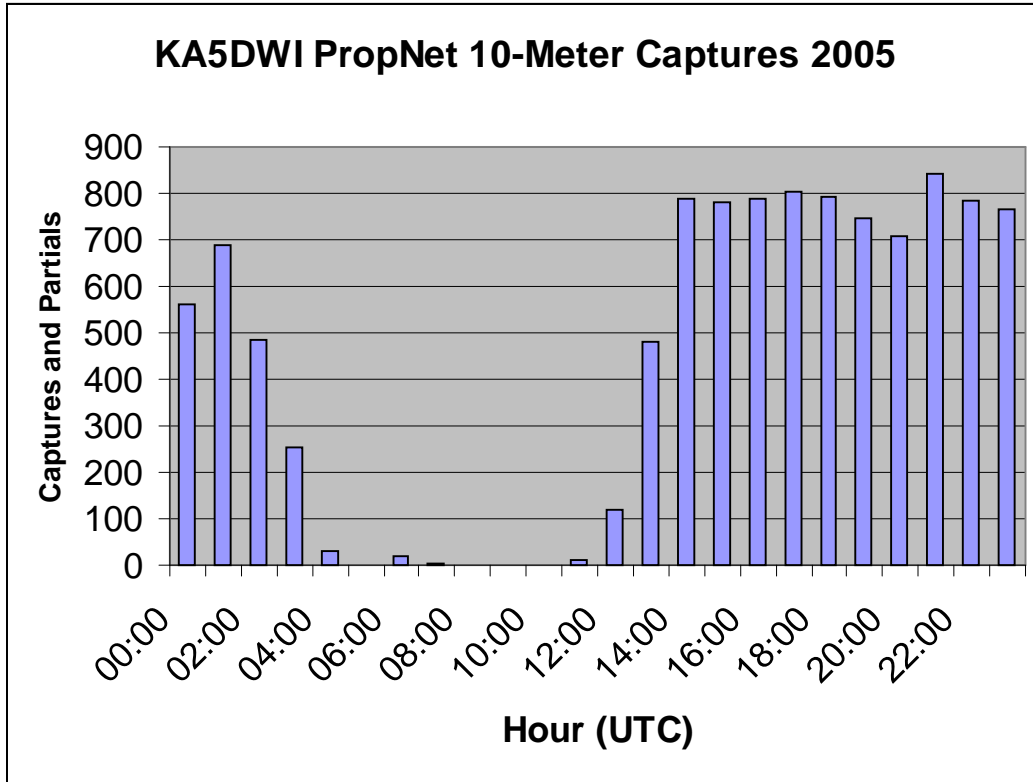

### Running 3-Day Average

Running 6-Day Average

Total Captures by Hour UTC

## Captures Per Hour

My Antennas were pointed East most of the time.

The Winners are.....

<b>Call</b>	<b>Total</b>
AD4RX	1491
N4LR	1275
N4PSN	1245
K4EPS	1154
WD4RBX	952
W3GYK	620
W4JKL	596
N7YG	562
N8QLT	522
AB0TJ	514
WB8SKP	322
K4RKM	236
KF6XA	192
NK8Q	153
W2EV	153
WN3C	151
KC9ECI	90
NH7C	61
W3NRG	43
KC4TXC	27
WD4KPD	25
N5XYO	22
KG4BNP	16
W3BNY	11
WB2JEP	9
N1NAF	7
W0NKA	4
K5GM	2
N1EO	1
W8TAH	1
W8OTH	1