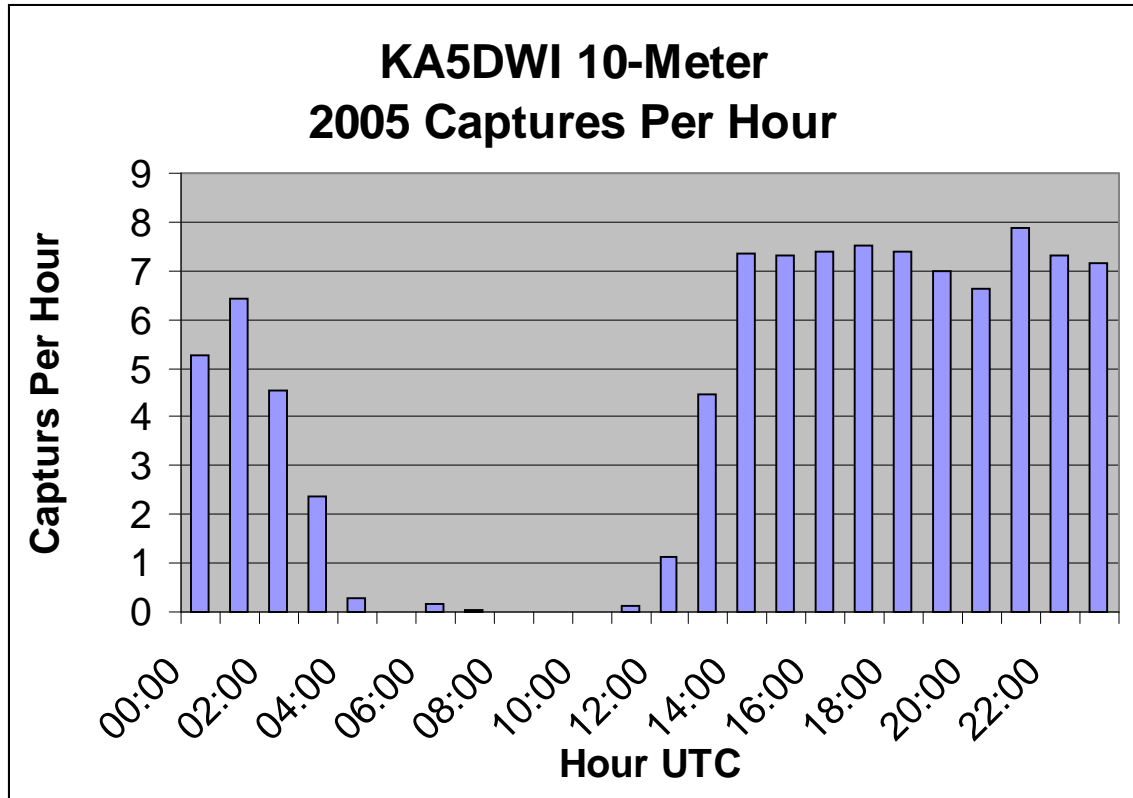

### Running 3-Day Average

Running 6-Day Average

Total Captures by Hour UTC

## Captures Per Hour

My Antennas were pointed East most of the time.

The Winners are.....

<b>Call</b>	<b>Total</b>
AD4RX	1491
N4LR	1275
N4PSN	1245
K4EPS	1154
WD4RBX	952
W3GYK	620
W4JKL	596
N7YG	562
N8QLT	522
AB0TJ	514
WB8SKP	322
K4RKM	236
KF6XA	192
NK8Q	153
W2EV	153
WN3C	151
KC9ECI	90
NH7C	61
W3NRG	43
KC4TXC	27
WD4KPD	25
N5XYO	22
KG4BNP	16
W3BNY	11
WB2JEP	9
N1NAF	7
W0NKA	4
K5GM	2
N1EO	1
W8TAH	1
W8OTH	1