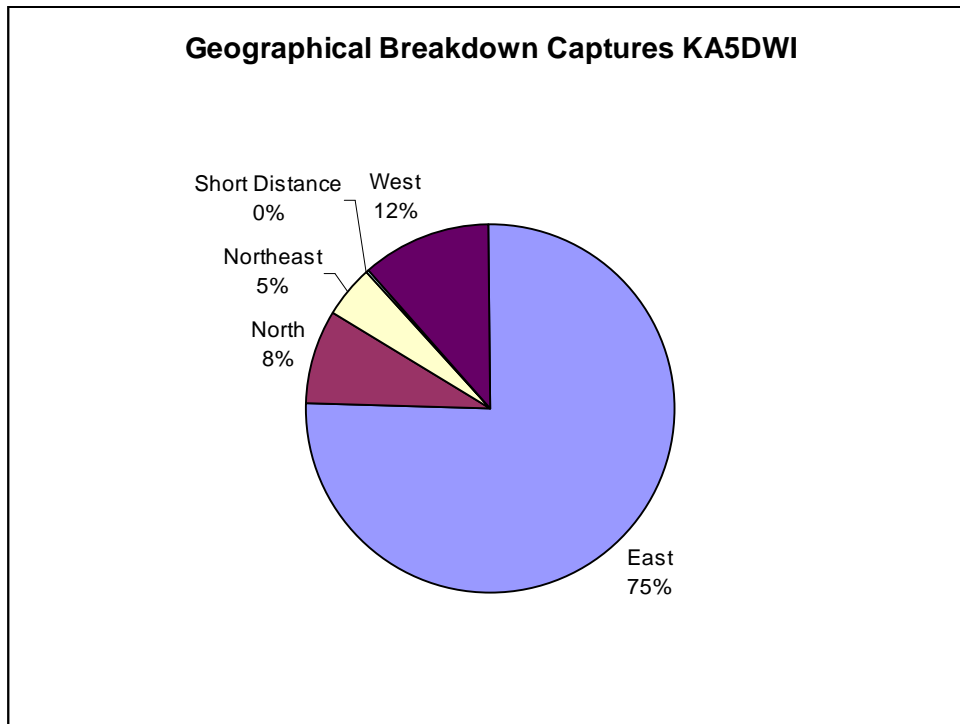

### Running 3-Day Average

Running 6-Day Average

Total Captures by Hour UTC

## Captures Per Hour

My Antennas were pointed East most of the time.

The Winners are.....

<b>Call</b>	<b>Total</b>
AD4RX	1491
N4LR	1275
N4PSN	1245
K4EPS	1154
WD4RBX	952
W3GYK	620
W4JKL	596
N7YG	562
N8QLT	522
AB0TJ	514
WB8SKP	322
K4RKM	236
KF6XA	192
NK8Q	153
W2EV	153
WN3C	151
KC9ECI	90
NH7C	61
W3NRG	43
KC4TXC	27
WD4KPD	25
N5XYO	22
KG4BNP	16
W3BNY	11
WB2JEP	9
N1NAF	7
W0NKA	4
K5GM	2
N1EO	1
W8TAH	1
W8OTH	1