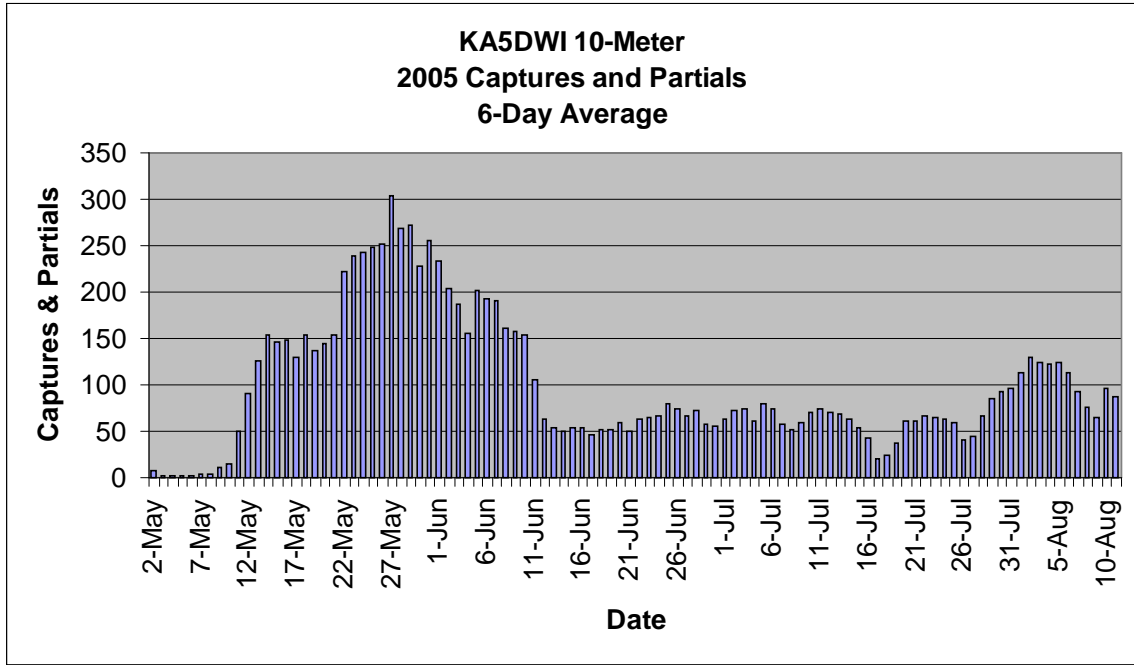

### Running 3-Day Average

Running 6-Day Average

Total Captures by Hour UTC

## Captures Per Hour

My Antennas were pointed East most of the time.

The Winners are.....

<b>Call</b>	<b>Total</b>
AD4RX	1491
N4LR	1275
N4PSN	1245
K4EPS	1154
WD4RBX	952
W3GYK	620
W4JKL	596
N7YG	562
N8QLT	522
AB0TJ	514
WB8SKP	322
K4RKM	236
KF6XA	192
NK8Q	153
W2EV	153
WN3C	151
KC9ECI	90
NH7C	61
W3NRG	43
KC4TXC	27
WD4KPD	25
N5XYO	22
KG4BNP	16
W3BNY	11
WB2JEP	9
N1NAF	7
W0NKA	4
K5GM	2
N1EO	1
W8TAH	1
W8OTH	1